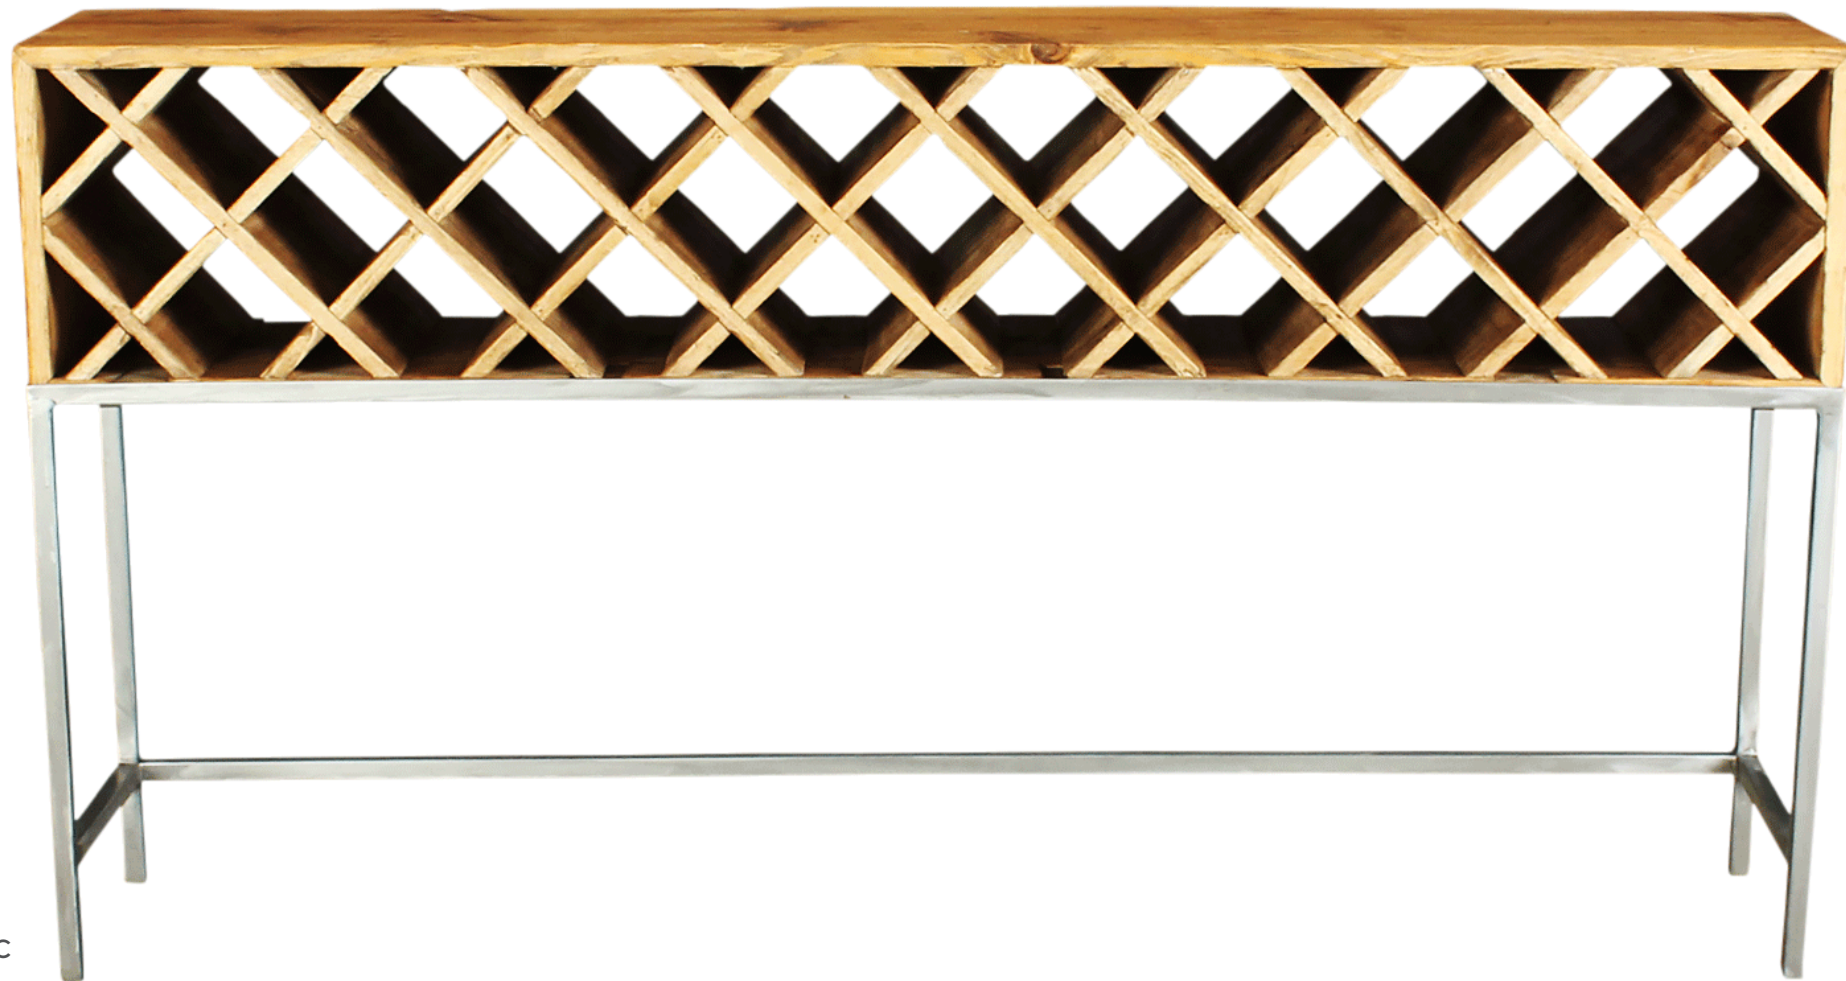

Waterfront Dining Table with Parquet Top G
 CHB1840 - Reclaimed Elm
 86" x 37" x 29½"h
 C629R-S983D-W1092S

G

A

B

D

C

Mira Vista Wine Rack Console A
 CHB1959 - Reclaimed Pine
 40" x 9" x 40"h
 C212R-S307D-W341S

Las Canoas Wine Rack Console C
 CHB2038 - Reclaimed Pine
 40" x 11" x 32"h
 C224R-S326D-W362S
 48" x 11" x 32"h
 C241R-S352D-W391S
 60" x 11" x 32"h
 C262R-S398D-W442S

Cold Spring Wine Rack Console D
 CHB2007 - Reclaimed Pine
 27½" x 9" x 41½"h
 C206R-S290D-W322S