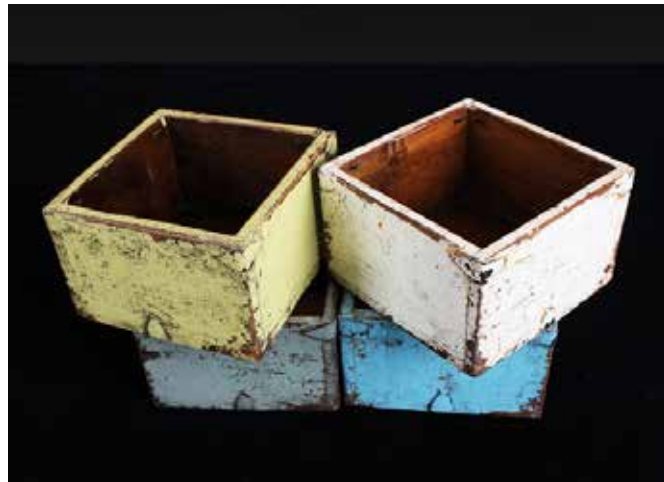

C

D

Kiri Reclaimed Wood Tray **E**
 CHB1991 
 22" x 6" x 14"h

Laila Reclaimed Wood Tray **F**
 CHB1992 
 20" x 7" x 14"h

Piers Wine Box **G**
 CHB2009 
 20" x 12" x 20"h

Piers Wine Box **H**
 CHB1729 
 11" x 10" x 10"h

E

F

G

H

A

B

C

D

Wooden Tray with Distressed Paint Patina

CZP1648

12" x 12" x 2.5"h

A

Reclaimed Wood Box with Distressed Paint Finish

CZP1647

7" x 7" x 4"h

B