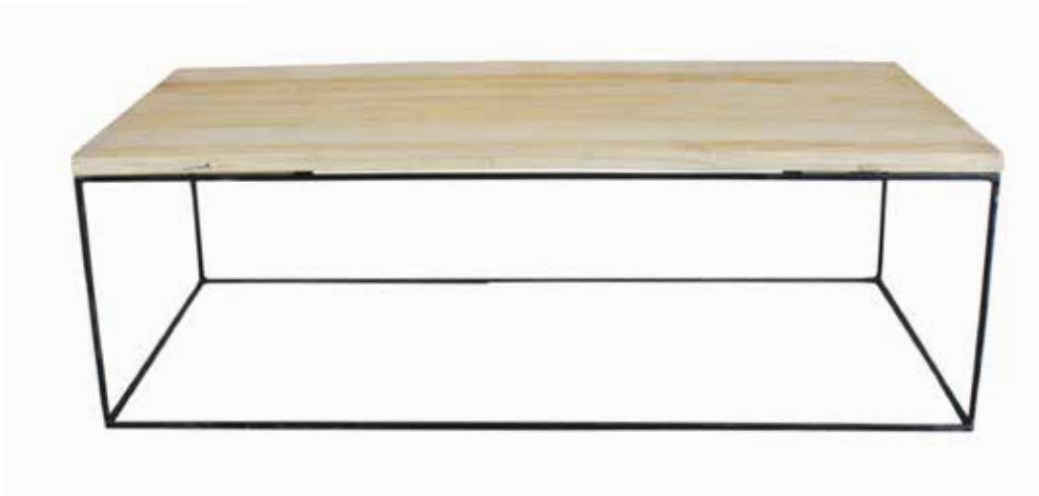

E

SUNDANCE

REAL METAL
+
RECLAIMED WOOD

Cascade Rectangle Coffee Table **A**
CHB1871 - Reclaimed Elm
46" x 22" x 18"h
C171R-S284D-W316S
50" x 25" x 18"h
C184R-S310D-W344S
54" x 28" x 18"h
C208R-S337D-W374S
60" x 30" x 18"h
C229R-S376D-W418S

Stewart Falls Square Coffee Table **B**
CHB1873 - Reclaimed Elm
40" x 40" x 18"h
C184R-S308D-W342S
44" x 44" x 18"h
C198R-S325D-W361S
48" x 48" x 18"h
C212R-S344D-W382S
54" x 54" x 18"h
C228R-S357D-W397S
60" x 60" x 18"h
C239R-S397D-W441S