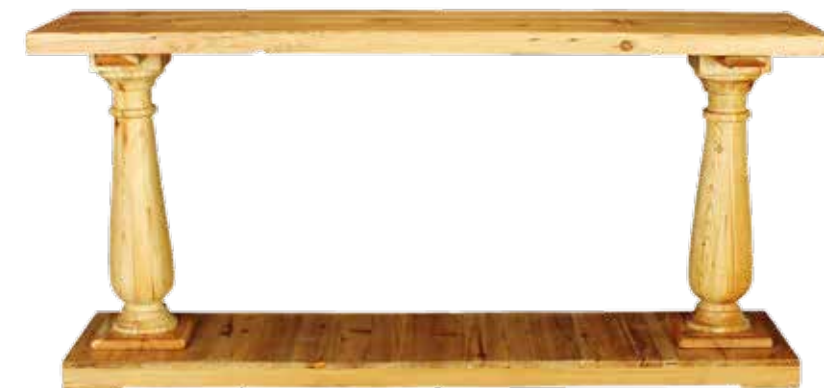

D

B

B

Amelia Dining Table B
 CHB1886 - Reclaimed Pine
 94" x 39" x 30" h
 C612R-S977D-W1086S
 108" x 39" x 30"h
 C647R-S1045D-W1161S
 Available in various colors

B

D

A

A

B

Moritz Desk A
CHB1863 - Reclaimed Pine or Elm
54" x 25" x 30½"h
C264R-S433D-W481S

Geneva Sideboard B
CHB2024 - Reclaimed Pine or Elm
70" x 18" x 33"h
C321R-S560D-W622S

Sidney Dining Table C
CHB2105 - Reclaimed Elm
108" x 39½" x 30"h
C732R-S1118D-W1242S
120" x 39½" x 30"h
C761R-S1162D-W1291S